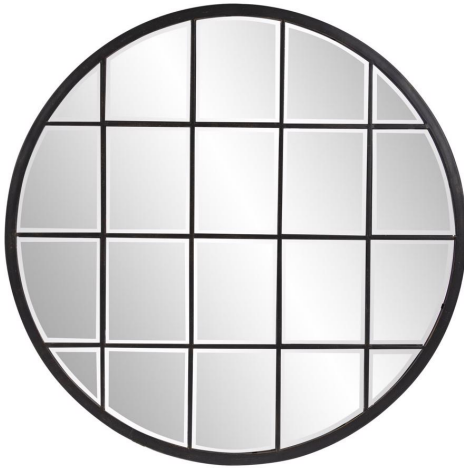

# Mirrors

## MHE13368 – Superior Round Oil Rubbed Bronze Mirror

The round Superior Mirror resembles a beautifully paneled window. The metal frame is finished in an oil rubbed bronze to perfectly accent your decor. It is a great focal point for an entryway, bathroom, bedroom or any room in your home. D-rings are affixed to the back of the mirror so it is ready to hang right out of the box! The mirrored glass on this piece is beveled.

### Specifications

Height 36H

Material Metal

Width 36W

Shape Round

Weight 29

Finish Oil Rubbed

Package Dimensions 38 x 38 x 4