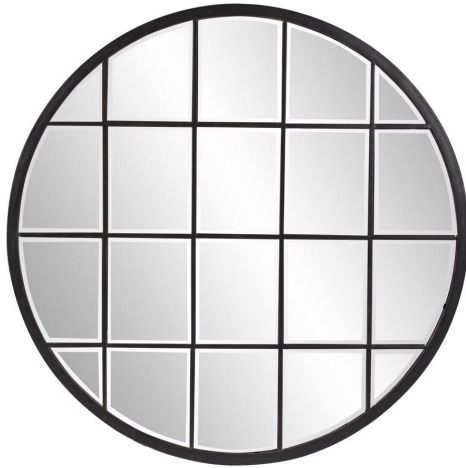

Mirrors

MHE13368 – Superior Round Oil Rubbed Bronze Mirror

The round Superior Mirror resembles a beautifully paneled window. The metal frame is finished in an oil rubbed bronze to perfectly accent your decor. It is a great focal point for an entryway, bathroom, bedroom or any room in your home. D-rings are affixed to the back of the mirror so it is ready to hang right out of the box! The mirrored glass on this piece is beveled.

Specifications

Height 36H

Material Metal

Width 36W

Shape Round

Weight 29

Finish Oil Rubbed

Package Dimensions 38 x 38 x 4