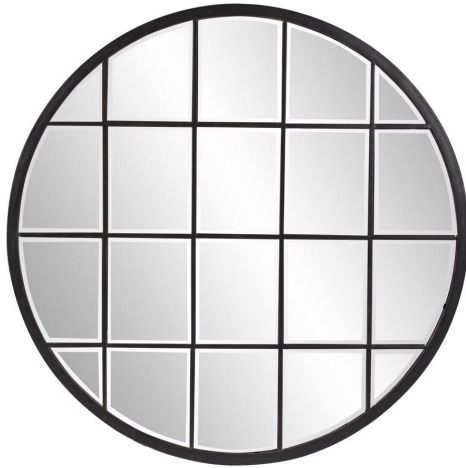

Mirrors

MHE13368 – Superior Round Oil Rubbed
Bronze Mirror

Specifications

Height 36H

Material Metal

Width 36W

Shape Round

Weight 29

Finish Oil Rubbed

Package Dimensions 38 x 38 x 4

<https://www.mdcwall.com/go/sku/MHE13368>