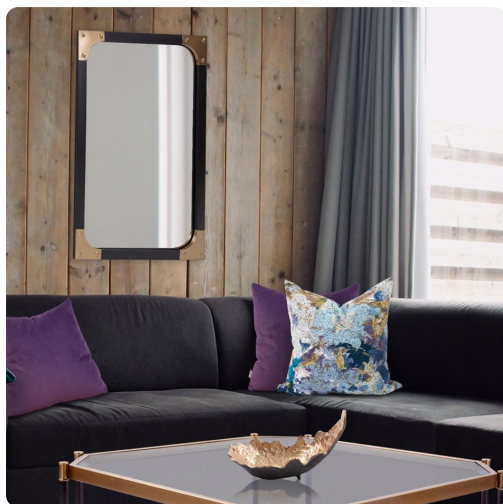

# Mirrors

MHE13373 – Atlas Mirror

## Specifications

Height 36H

Material Metal / Powder Coated Faux Brass Finish

Width 24W

Shape Rectangle

Weight 14

Finish Powder Coated

Package Dimensions 41 x 29 x 5