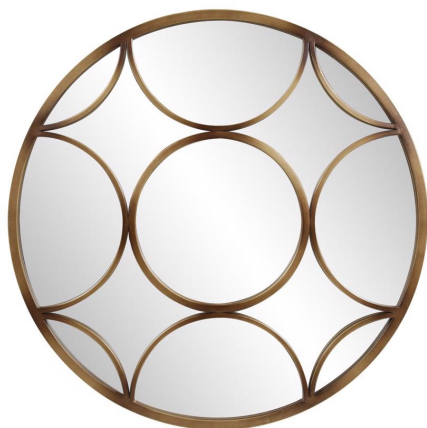

Mirrors

MHE13410 – Carlisle Mirror

Specifications

Height 32H

Material Metal

Width 32W

Weight 24

Finish Brushed

Package Dimensions 35X35X3

<https://www.mdcwall.com/go/sku/MHE13410>