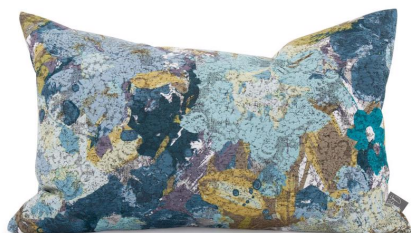

Textiles

MHE14-1085 – Pillow 14 x 22 Stanton
Turquoise - Poly Insert

Specifications

Height 14H

Material 100% Polyester

Width 22W

Shape Rectangle

Finish Hand Finished

Package Dimensions 20X16X4

<https://www.mdcwall.com/go/sku/MHE14-1085>