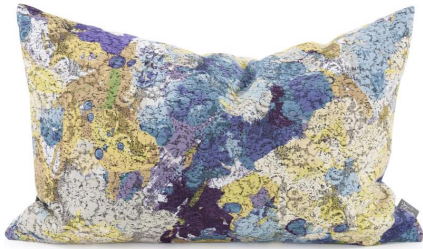

## MHE14-1101 – Pillow 14 x 22 Stanton Eggplant Lumbar - Poly Insert

Change up color themes or add pop to a simple sofa or bedding display by piling up the pillows in a multitude of colors, textures and patterns. This Stanton Pillow features a luxuriously soft fabric adorned with splashes of rich color with a burnout texture. Includes a lush polyester pillow fill insert. A hidden zipper closure allows the cover to remove for easy care. Also available in a 20 and 24 size.

### Specifications

Height 14H

Material 100% Polyester

Width 22W

Shape Rectangle

Finish Hand Finished

Package Dimensions 20X16X4

<https://www.mdcwall.com/go/sku/MHE14-1101>