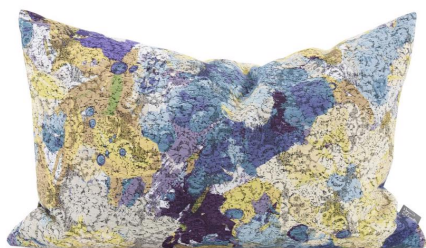

Textiles

MHE14-1101 – Pillow 14 x 22 Stanton
Eggplant Lumbar - Poly Inse

Specifications

Height 14H

Material 100% Polyester

Width 22W

Shape Rectangle

Finish Hand Finished

Package Dimensions 20X16X4

<https://www.mdcwall.com/go/sku/MHE14-1101>