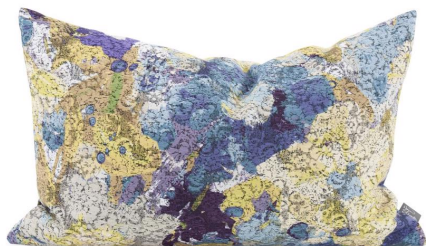

Textiles

MHE14-1101F – Pillow 14 x 22 Stanton Eggplant Lumbar - Down Insert

Change up color themes or add pop to a simple sofa or bedding display by piling up the pillows in a multitude of colors, textures and patterns. This Stanton Pillow features a luxuriously soft fabric adorned with splashes of rich color with a burnout texture. Includes a lush down pillow fill insert. A hidden zipper closure allows the cover to remove for easy care. Also available in a 20 and 24 size.

Specifications

Height 14H

Material 100% Polyester

Width 22W

Shape Rectangle

Finish Hand Finished

Package Dimensions 20X16X4

<https://www.mdcwall.com/go/sku/MHE14-1101F>