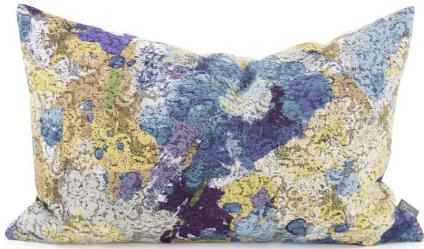

Textiles

MHE14-1101F – Pillow 14 x 22 Stanton
Eggplant Lumbar - Down Inse

Specifications

Height 14H

Material 100% Polyester

Width 22W

Shape Rectangle

Finish Hand Finished

Package Dimensions 20X16X4

<https://www.mdcwall.com/go/sku/MHE14-1101F>