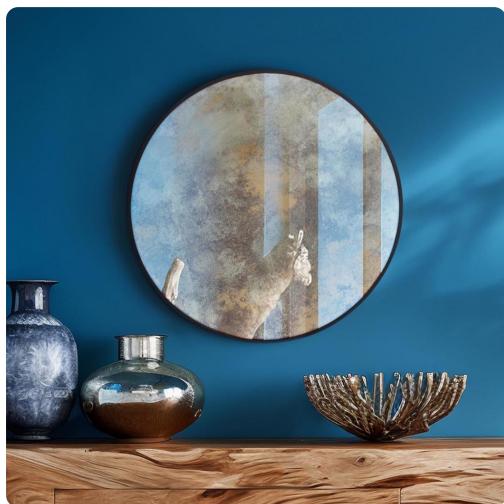

# Mirrors

MHE140012 – Golden Haze Round Mirror

## Specifications

Height 22H

Material Iron/MDF

Width 22W

Shape Round

Weight 10.5

Finish Antiqued

Package Dimensions 7