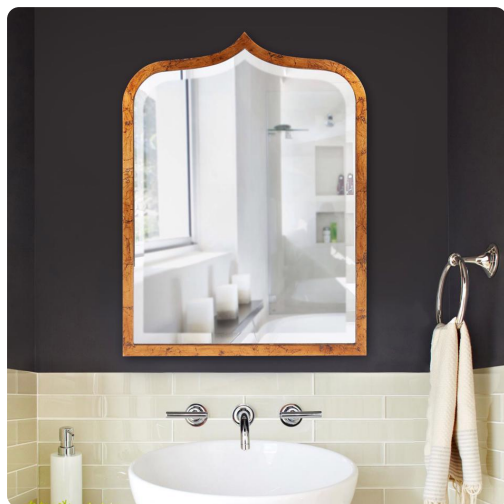

Mirrors

MHE14324 – Errol Antique Gold Mirror

Specifications

Height 32H

Material Wood

Width 24W

Shape Rectangle

Weight 20

Finish Brushed

Package Dimensions 28 x 36 x 3

<https://www.mdcwall.com/go/sku/MHE14324>