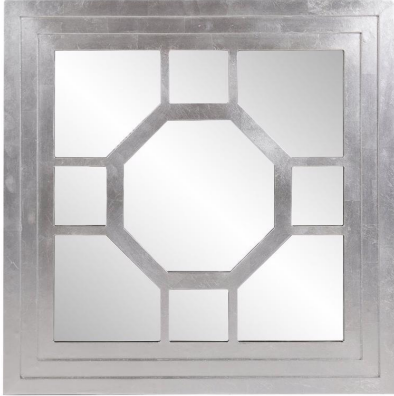

Mirrors

MHE14350 – Palmer Square Mirror

Our Palmer Mirror is a play on geometric shapes. A square wood frame encompasses an octagonal windowpane design. The piece is then updated in a silver leaf finish. Classic, yet sleek and contemporary for today's modern decor. D-rings are affixed to the back of the frame so that the mirror is ready to hang right out of the box in a square or diamond orientation! Also available in a larger size.

Specifications

Height 24H

Material Wood

Width 24W

Shape Square

Weight 18

Finish Silver Leaf

Package Dimensions 28 x 28 x 3.5