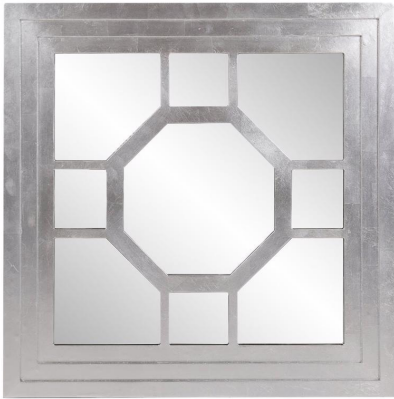

Mirrors

MHE14350 – Palmer Square Mirror

Our Palmer Mirror is a play on geometric shapes. A square wood frame encompasses an octagonal windowpane design. The piece is then updated in a silver leaf finish. Classic, yet sleek and contemporary for today's modern decor. D-rings are affixed to the back of the frame so that the mirror is ready to hang right out of the box in a square or diamond orientation! Also available in a larger size.

Specifications

Height 24H

Material Wood

Width 24W

Shape Square

Weight 18

Finish Silver Leaf

Package Dimensions 28 x 28 x 3.5