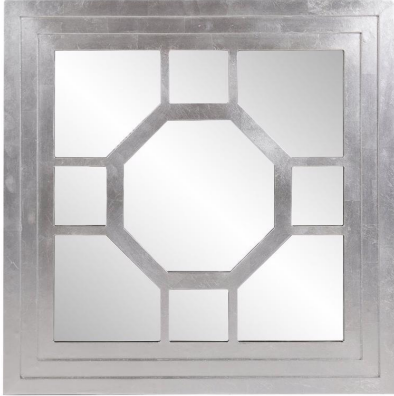

Mirrors

MHE14350 – Palmer Square Mirror

Specifications

Height 24H

Material Wood

Width 24W

Shape Square

Weight 18

Finish Silver Leaf

Package Dimensions 28 x 28 x 3.5

<https://www.mdcwall.com/go/sku/MHE14350>