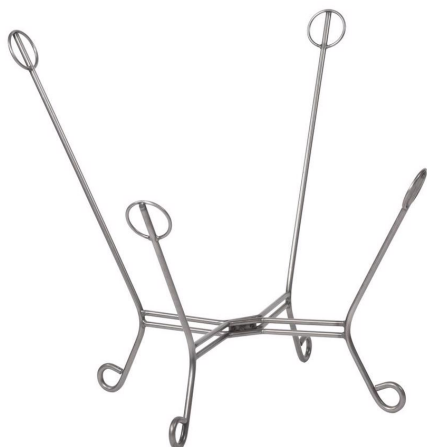

## MHE15-01 – Scroll Puff Chair Frame Titanium

Is it time to refresh your Puff Chair but the cushion & cover are just fine? Then let's just purchase a new frame. Get a new chair without replacing the entire piece! Metal frame is indoor/outdoor. This item is for the metal Puff Chair Frame Only! The cushion and cover are NOT included.

### Specifications

Material Metal

Weight 17

Finish Titanium

Package Dimensions 39 x 32 x 16

<https://www.mdcwall.com/go/sku/MHE15-01>