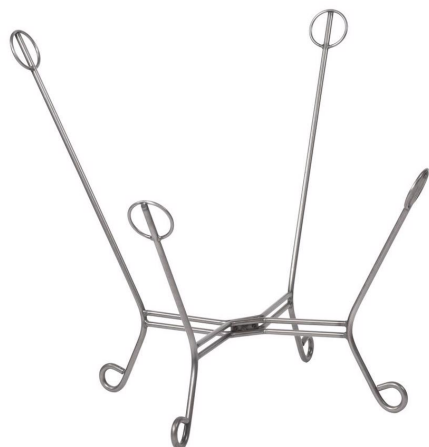

# Accent Furniture

MHE15-01 – Scroll Puff Chair Frame  
Titanium

## Specifications

Material Metal

Weight 17

Finish Titanium

Package Dimensions 39 x 32 x 16

<https://www.mdcwall.com/go/sku/MHE15-01>