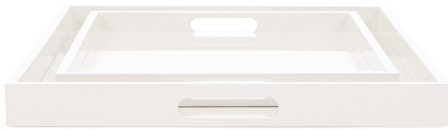

Accessories

MHE150042 – Saint Tropez Square Tray Set of 2 - Chalk

As soon as summer arrives, with its warm breezes and bright sunny days, the beaches along the Mediterranean blossom with vibrant colors. From beach attire to accessories, everyone celebrates with a colorful display of casual coastal living. Our set of 2 round Saint Tropez trays in a beautiful Chalk color. These lacquered double handled wooden trays are hand crafted and finished by skilled artisans. Each of these trays will become not only your favorite accessory for the summer but year round as they add that pop of color to any special occasion.

Specifications

<https://www.mdcwall.com/go/sku/MHE150042>

Material Wood

Height 1.5H

Width 19.5/8W

Shape Square

Weight 8

Type product

Finish Lacquered

Overall Dimensions 1.5H x 19.5/8W x 19.5/8D

Package Dimensions 24"L x 24"W x 4"H

Country of Origin China