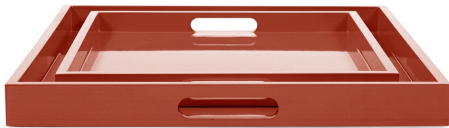

Accessories

MHE150044 – Saint Tropez Square Tray Set of 2 - Intense Rust

As soon as summer arrives, with its warm breezes and bright sunny days, the beaches along the Mediterranean blossom with vibrant colors. From beach attire to accessories, everyone celebrates with a colorful display of casual coastal living. Our set of 2 round Saint Tropez trays in a beautiful Intense Rust color. These lacquered double handled wooden trays are hand crafted and finished by skilled artisans. Each of these trays will become not only your favorite accessory for the summer but year round as they add that pop of color to any special occasion.

Specifications

<https://www.mdcwall.com/go/sku/MHE150044>

Material Wood

Height 1.5H

Width 19.5/8W

Shape Square

Weight 8

Type product

Finish Lacquered

Overall Dimensions 1.5H x 19.5/8W x 19.5/8D

Package Dimensions 24"L x 24"W x 4"H

Country of Origin China