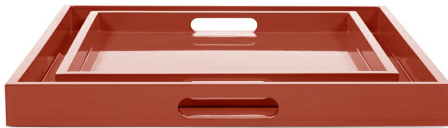

Accessories

MHE150044 – Saint Tropez Square Tray Set of 2 - Intense Rust

As soon as summer arrives, with its warm breezes and bright sunny days, the beaches along the Mediterranean blossom with vibrant colors. From beach attire to accessories, everyone celebrates with a colorful display of casual coastal living. Our set of 2 round Saint Tropez trays in a beautiful Intense Rust color. These lacquered double handled wooden trays are hand crafted and finished by skilled artisans. Each of these trays will become not only your favorite accessory for the summer but year round as they add that pop of color to any special occasion.

Specifications

<https://www.mdcwall.com/go/sku/MHE150044>

Material Wood

Height 1.5H

Width 19.5/8W

Shape Square

Weight 8

Type product

Finish Lacquered

Overall Dimensions 1.5H x 19.5/8W x 19.5/8D

Package Dimensions 24"L x 24"W x 4"H

Country of Origin China