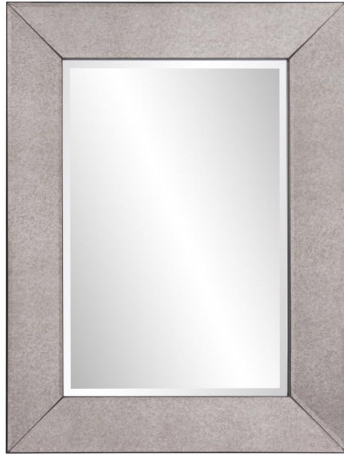

Mirrors

MHE15217 – Antoni Small Vanity Mirror

A rich smoky antique mirror covers the outer frame of this simply elegant, beveled mirror. The small size of this mirror allows it to be multi-functional from the smallest powder room to massed out to act as a backdrop or your favorite hangout. The Antoni mirrors sets the stage for a warm and cozy home environment no matter where they are installed.

Specifications

Height 24H

Material Glass / MDF

Width 18W

Weight 18

Finish Antique

Package Dimensions 24 x 31 x 4

<https://www.mdcwall.com/go/sku/MHE15217>