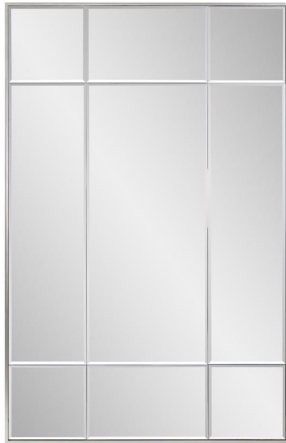

# Mirrors

## MHE15230 – Knightbridge Multi Paneled Mirror

This mirror's design transcends conventional boundaries, offering the flexibility to be hung both vertically and horizontally to suit your aesthetic preferences and spatial requirements. Its champagne frame exudes timeless sophistication, adding a touch of opulence to any room. The multi-paneled beveled layout not only captures and reflects light beautifully but also adds a contemporary edge to your decor. Whether placed in a hallway, above a mantle, or as a statement piece in the bedroom, this mirror is a harmonious blend of form and function, offering both practical utility and aesthetic appeal.

### Specifications

<https://www.mdcwall.com/go/sku/MHE15230>

Height 66H

Material ed to the back of the piece so it is ready to hang  
right out of the bo

Width 42W

Shape Rectangle

Weight 110

Finish Matte