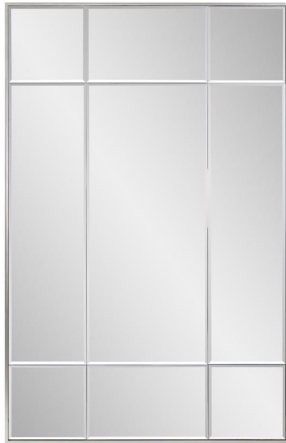

Mirrors

MHE15230 – Knightbridge Multi Paneled Mirror

This mirror's design transcends conventional boundaries, offering the flexibility to be hung both vertically and horizontally to suit your aesthetic preferences and spatial requirements. Its champagne frame exudes timeless sophistication, adding a touch of opulence to any room. The multi-paneled beveled layout not only captures and reflects light beautifully but also adds a contemporary edge to your decor. Whether placed in a hallway, above a mantle, or as a statement piece in the bedroom, this mirror is a harmonious blend of form and function, offering both practical utility and aesthetic appeal.

Specifications

<https://www.mdcwall.com/go/sku/MHE15230>

Height 66H

Material ed to the back of the piece so it is ready to hang
right out of the bo

Width 42W

Shape Rectangle

Weight 110

Finish Matte