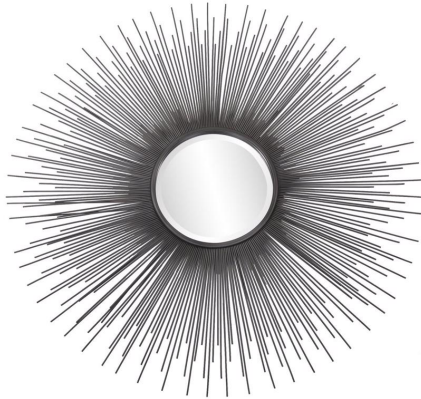

Mirrors

MHE170005 – Helios Sunburst Mirror

The Helios mirror takes a modern twist to a classic starburst design. The hand crafted frame, with all of its detailing, is completed in a graphite finish for an updated style. This mirror fits easily into both contemporary and modern farmhouse interior designs.

Specifications

Height 35.5H

Material Metal

Width 35.5W

Weight 19

Finish Matte

Package Dimensions 41X41X4

<https://www.mdcwall.com/go/sku/MHE170005>