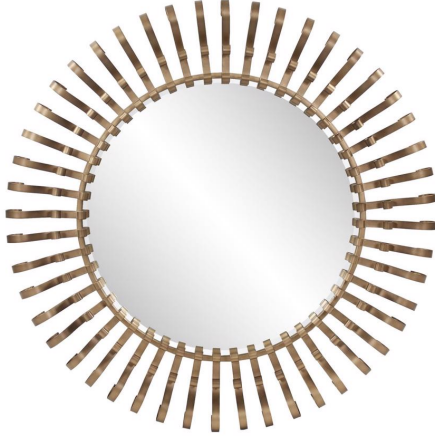

# Mirrors

MHE170007 – Casimir Mirror

## Specifications

Height 40H

Material Metal

Width 40W

Weight 30

Finish Matte

Package Dimensions 45x45x5

<https://www.mdcwall.com/go/sku/MHE170007>