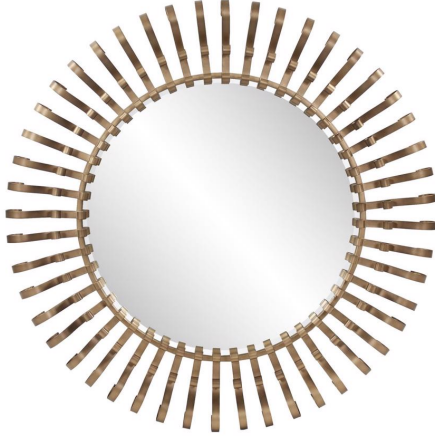

Mirrors

MHE170007 – Casimir Mirror

The Casimir mirror features a hand crafted iron frame. The beauty of this frame comes from the detailed workmanship that was used to create each of the curved pieces that surround this mirror. Finished in a deep golden tone, the Casimir is ready to take center stage in your home.

Specifications

Height 40H

Material Metal

Width 40W

Weight 30

Finish Matte

Package Dimensions 45x45x5

<https://www.mdcwall.com/go/sku/MHE170007>