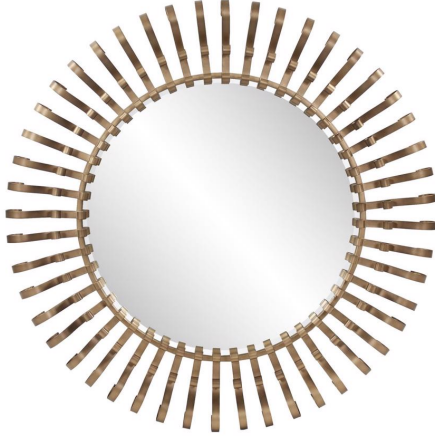

# Mirrors

MHE170007 – Casimir Mirror

The Casimir mirror features a hand crafted iron frame. The beauty of this frame comes from the detailed workmanship that was used to create each of the curved pieces that surround this mirror. Finished in a deep golden tone, the Casimir is ready to take center stage in your home.

## Specifications

Height 40H

Material Metal

Width 40W

Weight 30

Finish Matte

Package Dimensions 45x45x5

<https://www.mdcwall.com/go/sku/MHE170007>