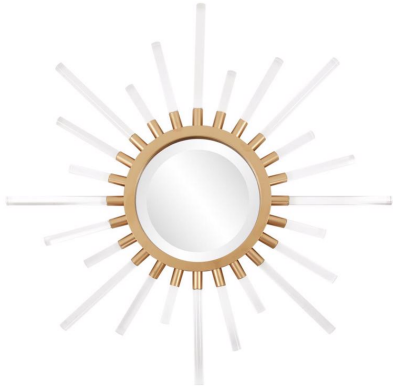

Mirrors

MHE170014 – Golden Nimbus Mirror

Specifications

Height 24H

Material Acrylic / Metal

Width 24W

Finish Brushed

Package Dimensions 26X26X3

<https://www.mdcwall.com/go/sku/MHE170014>