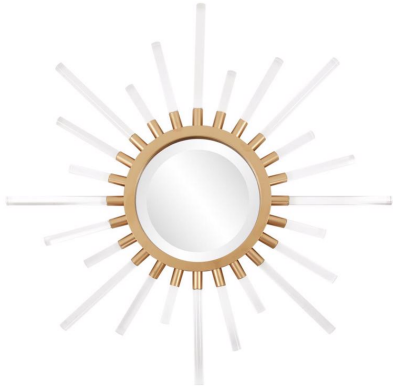

Mirrors

MHE170014 – Golden Nimbus Mirror

The Golden Nimbus is the perfect little accent mirror for that hard to fill small space. It was created in a sunburst design with a center frame in brilliant gold and rays of clear acrylic radiating out from the center. A classic design with a contemporary flare, that will work into traditional as well as a modern home decor.

Specifications

Height 24H

Material Acrylic / Metal

Width 24W

Finish Brushed

Package Dimensions 26X26X3

<https://www.mdcwall.com/go/sku/MHE170014>