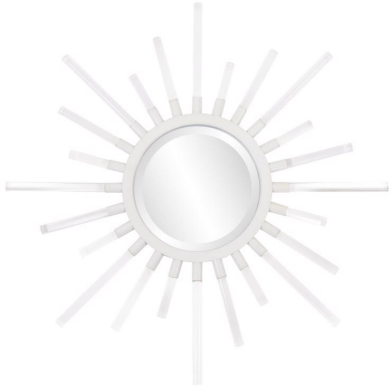

Mirrors

MHE170015 – White Nimbus Mirror

The White Nimbus is the perfect little accent mirror for that hard to fill small space. It was created in a sunburst design with a center frame in soft matte white and rays of clear acrylic radiating out from the center. A classic design with a contemporary flare, that will work into traditional as well as a modern home decor.

Specifications

Height 24H

Material Acrylic / Metal

Width 24W

Weight 1.8

Finish Brushed

Package Dimensions 26X26X3

<https://www.mdcwall.com/go/sku/MHE170015>