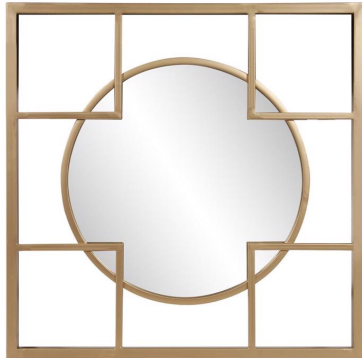

Mirrors

MHE170024 – Sira Decorative Mirror

Alone or massed out on a feature wall, the Sira decorative mirror offers a fit for all needs. The metal frame features a round center mirror with four intersecting square corners and in a opulent gold color tone. Traditional to modern this small mirror square mirror offers a huge impact is each home decor style.

Specifications

Height 20H

Material Metal

Width 20W

Finish Matte

Package Dimensions 24 X24X 3

<https://www.mdcwall.com/go/sku/MHE170024>