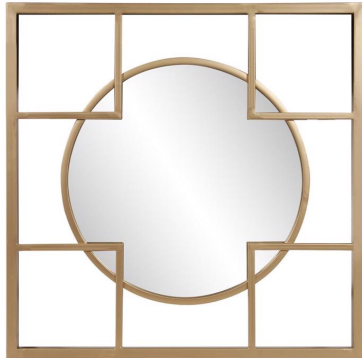

# Mirrors

MHE170024 – Sira Decorative Mirror

## Specifications

Height 20H

Material Metal

Width 20W

Finish Matte

Package Dimensions 24 X24X 3

<https://www.mdcwall.com/go/sku/MHE170024>