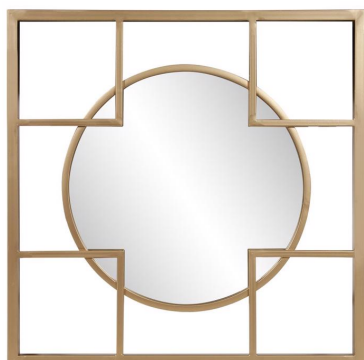

Mirrors

MHE170024 – Sira Decorative Mirror

Specifications

Height 20H

Material Metal

Width 20W

Finish Matte

Package Dimensions 24 X24X 3