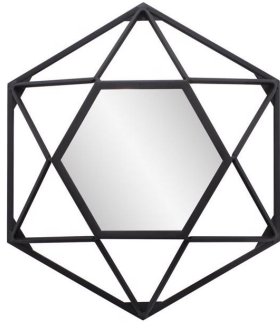

Mirrors

MHE170025 – Wren Mirror

The Wren mirror finished in matte black features a three dimensional geometric shape that gives quite the design impression in any home. Whether used individually to add a little interest to a small space or massed out on a focal wall, these small mirrors provide a lot of impact.

Specifications

Height 16H

Material Metal

Width 16W

Shape Unique

Weight 4

Finish Matte

Package Dimensions 20X20X5