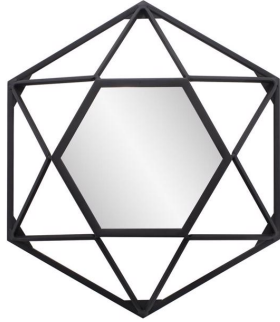

Mirrors

MHE170025 – Wren Mirror

The Wren mirror finished in matte black features a three dimensional geometric shape that gives quite the design impression in any home. Whether used individually to add a little interest to a small space or massed out on a focal wall, these small mirrors provide a lot of impact.

Specifications

Height 16H

Material Metal

Width 16W

Shape Unique

Weight 4

Finish Matte

Package Dimensions 20X20X5