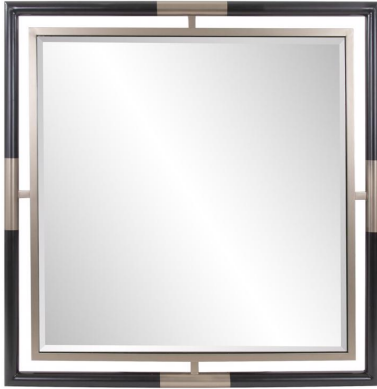

Mirrors

MHE170038 – Fitzgerald Large Square Mirror

The Fitzgerald collection of mirrors all feature the stunning and rich color combination of antique brass and a matte black. These sophisticated mirrors are each hand crafted and finished by skilled artisans. The large square design of this mirror makes it a valued addition to your home decor. The large sleek double frame design is the perfect finishing touch over a console, sideboard, and anywhere that you want to create a huge impact with lots of style and drama.

Specifications

Height 48H

Material Metal

Width 48W

Finish Matte/Brushed

Package Dimensions 53X53X4

<https://www.mdcwall.com/go/sku/MHE170038>