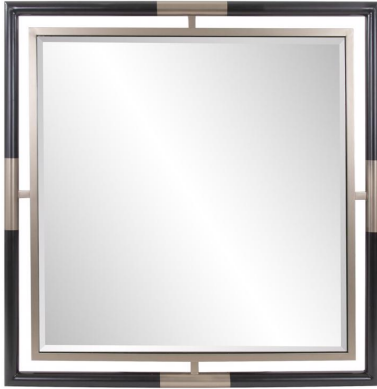

# Mirrors

## MHE170038 – Fitzgerald Large Square Mirror

The Fitzgerald collection of mirrors all feature the stunning and rich color combination of antique brass and a matte black. These sophisticated mirrors are each hand crafted and finished by skilled artisans. The large square design of this mirror makes it a valued addition to your home decor. The large sleek double frame design is the perfect finishing touch over a console, sideboard, and anywhere that you want to create a huge impact with lots of style and drama.

### Specifications

Height 48H

Material Metal

Width 48W

Finish Matte/Brushed

Package Dimensions 53X53X4

<https://www.mdcwall.com/go/sku/MHE170038>