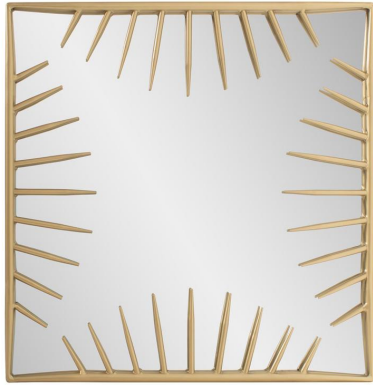

Mirrors

MHE170051 – Robin Baron Bambrick Square Mirror

With its sleek matte gold finish and captivating design, this mirror has been inspired by the beauty of a sunrise. With golden teeth protruding from the sides, it infuses the frame with a radiant energy. Its versatile design allows for hanging in multiple directions, offering endless styling possibilities. Equipped with D-rings on the back for effortless installation, your decor has never been easier.

Specifications

Material Metal; Glass

Height 20H

Width 20W

Shape Square

Weight 12

Type product

Finish Matte

Overall Dimensions 20H x 20W x 1.1/4D

Package Dimensions 25"L x 25"W x 4"H

Country of Origin China

<https://www.mdcwall.com/go/sku/MHE170051>