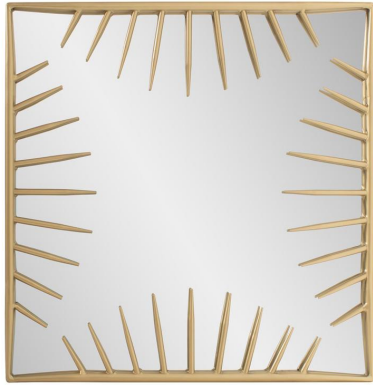

# Mirrors

## MHE170051 – Robin Baron Bambrick Square Mirror

With its sleek matte gold finish and captivating design, this mirror has been inspired by the beauty of a sunrise. With golden teeth protruding from the sides, it infuses the frame with a radiant energy. Its versatile design allows for hanging in multiple directions, offering endless styling possibilities. Equipped with D-rings on the back for effortless installation, your decor has never been easier.

### Specifications

Material Metal; Glass

Height 20H

Width 20W

Shape Square

Weight 12

Type product

Finish Matte