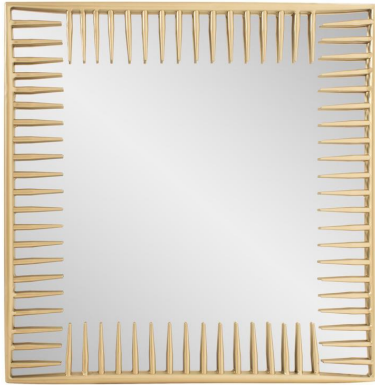

Mirrors

MHE170053 – Robin Baron Ayres Square Mirror

Reminiscent of sunlit rays, the golden accents infuse the space with warmth and radiance. Its versatile design allows for flexible hanging options, while D-rings on the back ensure hassle-free installation.

Specifications

<https://www.mdcwall.com/go/sku/MHE170053>

Material Metal; Glass

Height 20H

Width 20W

Shape Square

Weight 12

Type product

Finish Matte

Overall Dimensions 20H x 20W x 1.1/4D

Package Dimensions 25"L x 25"W x 4"H

Country of Origin China