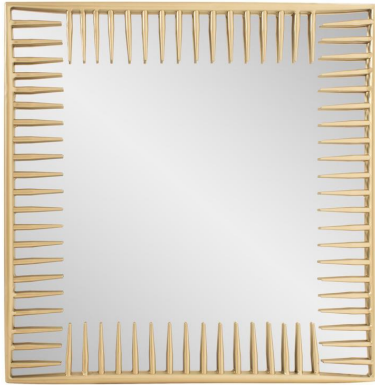

# Mirrors

## MHE170053 – Robin Baron Ayres Square Mirror

Reminiscent of sunlit rays, the golden accents infuse the space with warmth and radiance. Its versatile design allows for flexible hanging options, while D-rings on the back ensure hassle-free installation.

### Specifications

<https://www.mdcwall.com/go/sku/MHE170053>

Material Metal; Glass

Height 20H

Width 20W

Shape Square

Weight 12

Type product

Finish Matte

Overall Dimensions 20H x 20W x 1.1/4D

Package Dimensions 25"L x 25"W x 4"H

Country of Origin China