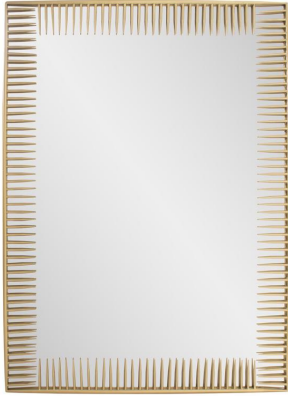

# Mirrors

## MHE170054 – Robin Baron Ayres Rectangular Mirror

Reminiscent of sunlit rays, the golden accents infuse the space with warmth and radiance. Its versatile design allows for flexible hanging options, while D-rings on the back ensure hassle-free installation.

### Specifications

Material Metal; Glass

Height 48H

Width 36W

Shape Rectangle

Weight 43

Type product

Finish Matte