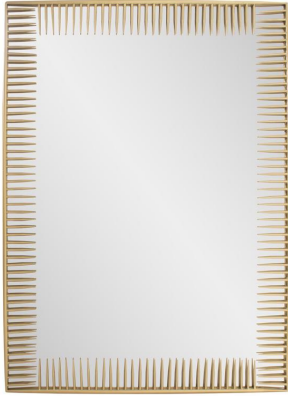

# Mirrors

MHE170054 – Robin Baron Ayres  
Rectangular Mirror

Reminiscent of sunlit rays, the golden accents infuse the space with warmth and radiance. Its versatile design allows for flexible hanging options, while D-rings on the back ensure hassle-free installation.

## Specifications

<https://www.mdcwall.com/go/sku/MHE170054>

Material Metal; Glass

Height 48H

Width 36W

Shape Rectangle

Weight 43

Type product

Finish Matte

Overall Dimensions 48H x 36W x 1.1/4D

Package Dimensions 52"L x 40"W x 4"H

Country of Origin China