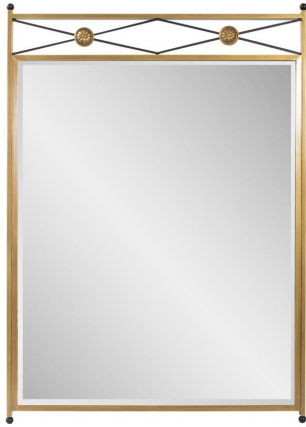

# Mirrors

## MHE170058 – Derbyshire Mirror

Encased in a luxurious gold frame, this mirror features welded rings on the back for effortless hanging. With intricate black accents and detailed floral pieces, it adds a touch of sophistication to any space. The beveled mirror adds depth and dimension, making it perfect for creating a unique and charming setting.

### Specifications

Material Metal; Glass

Height 50H

Width 36W

Shape Rectangle

Type product

Finish Antiqued

Overall Dimensions 50H x 36W x 1D