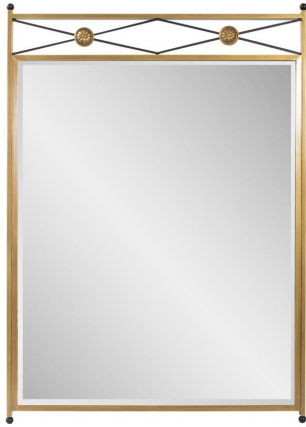

Mirrors

MHE170058 – Derbyshire Mirror

Encased in a luxurious gold frame, this mirror features welded rings on the back for effortless hanging. With intricate black accents and detailed floral pieces, it adds a touch of sophistication to any space. The beveled mirror adds depth and dimension, making it perfect for creating a unique and charming setting.

Specifications

Material Metal; Glass

Height 50H

Width 36W

Shape Rectangle

Type product

Finish Antiqued

Overall Dimensions 50H x 36W x 1D

Package Dimensions 54"L x 40"W x 3"H

Country of Origin China

<https://www.mdcwall.com/go/sku/MHE170058>