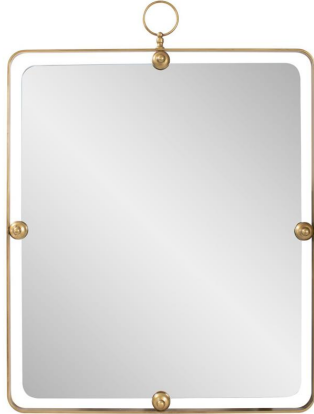

# Mirrors

## MHE170060 – Ravello Mirror

A captivating piece with a distinctive frame. Finished in matte gold, its soft curves and decorative accents exude elegance. The frame, detached from the mirror, creates a seamless, frameless effect. With its contemporary style, this mirror is the perfect addition to any room.

### Specifications

Material Metal; Glass

Height 48H

Width 36W

Shape Rectangle

Type product

Finish Antiqued

Overall Dimensions 48H x 36W x 2D