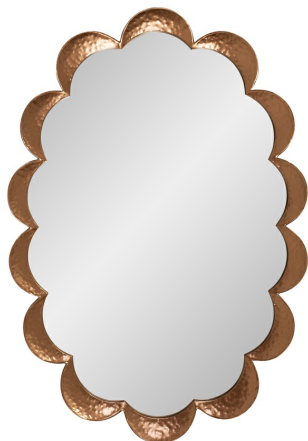

Mirrors

MHE170132 – Marbella Wave Mirror

Featuring a beautifully scalloped, wave-like frame in a warm, hand-hammered copper finish, this mirror radiates artisan character. Its organic silhouette softens any space, making it a striking choice for entryways, powder rooms, or above a dresser. The Marbella Wave Mirror is a perfect blend of craftsmanship and style, designed to reflect your taste with flair and individuality.

Specifications

Material Metal

Height 32H

Width 22W

Shape Oval

Weight 11

Type product

Overall Dimensions 32H x 22W x 1.3/4D

Package Dimensions 37.4"L x 27.56"W x 3.54"H

Country of Origin China

<https://www.mdcwall.com/go/sku/MHE170132>