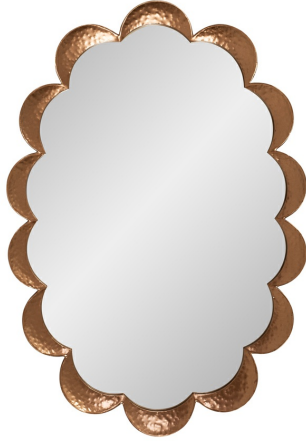

Mirrors

MHE170132 – Marbella Wave Mirror

Featuring a beautifully scalloped, wave-like frame in a warm, hand-hammered copper finish, this mirror radiates artisan character. Its organic silhouette softens any space, making it a striking choice for entryways, powder rooms, or above a dresser. The Marbella Wave Mirror is a perfect blend of craftsmanship and style, designed to reflect your taste with flair and individuality.

Specifications

Material Metal

Height 32H

Width 22W

Shape Oval

Weight 11

Type product

Overall Dimensions 32H x 22W x 1.3/4D

Package Dimensions 37.4"L x 27.56"W x 3.54"H

Country of Origin China

<https://www.mdcwall.com/go/sku/MHE170132>