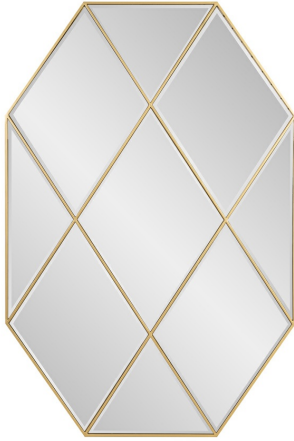

Mirrors

MHE170140 – Deco Diamond Mirror

Specifications

Material Metal

Height 48H

Width 32W

Shape Octagon

Type product

Overall Dimensions 48H x 32W x 1D

Package Dimensions 53"L x 37"W x 3"H

Country of Origin China

<https://www.mdcwall.com/go/sku/MHE170140>