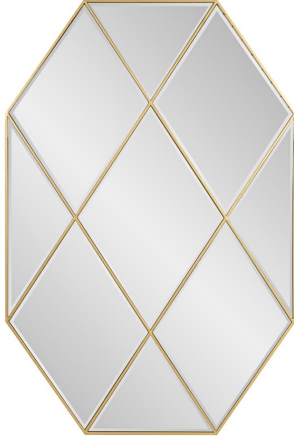

Mirrors

MHE170140 – Deco Diamond Mirror

Specifications

Material Metal

Height 48H

Width 32W

Shape Octagon

Type product

Overall Dimensions 48H x 32W x 1D

Package Dimensions 53"L x 37"W x 3"H

Country of Origin China

<https://www.mdcwall.com/go/sku/MHE170140>