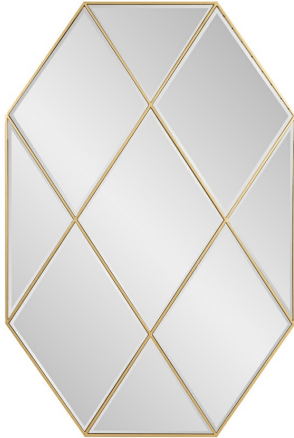

Mirrors

MHE170140 – Deco Diamond Mirror

Specifications

Material Metal

Height 48H

Width 32W

Shape Octagon

Type product

Overall Dimensions 48H x 32W x 1D

Package Dimensions 53"L x 37"W x 3"H

Country of Origin China

<https://www.mdcwall.com/go/sku/MHE170140>