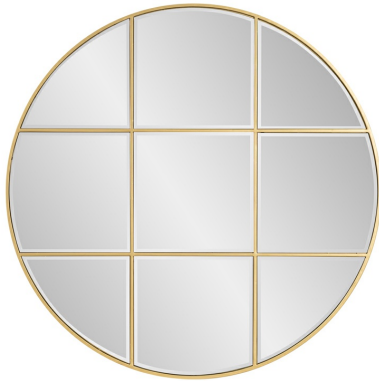

# Mirrors

MHE170141 – Round Deco Diamond Mirror

## Specifications

Material Metal

Height 32H

Width 32W

Shape Round

Type product

Overall Dimensions 32H x 32W x 1D

Package Dimensions 37"L x 3"W x 37"H