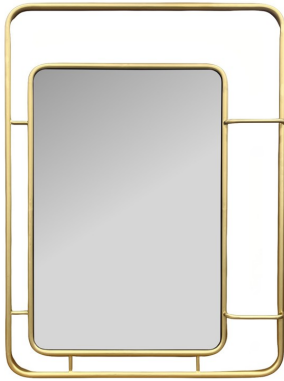

Mirrors

MHE170152 – Rudy Mirror Gold

Specifications

Material Metal

Height 40H

Width 30W

Shape Rectangle

Weight 21

Type product

Overall Dimensions 40H x 30W x 2.1/4D

Package Dimensions 45"L x 35"W x 5"H

Country of Origin China

<https://www.mdcwall.com/go/sku/MHE170152>