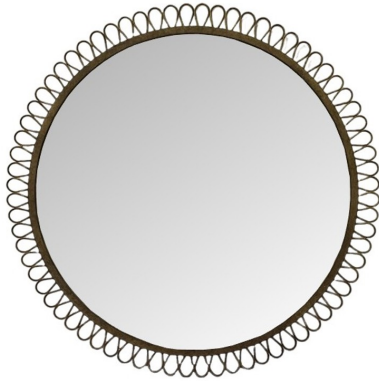

Mirrors

MHE170191 – Squiggle Round Mirror Bronze

This Squiggle Mirror makes a statement with its playful looping frame and softly organic shape, bringing movement and personality to any wall. Designed to stand on its own or be layered with other pieces, it adds a sculptural touch to entryways, living spaces, or bedrooms.

Specifications

Material Metal

Height 29.3/4W

Width 29.3/4W

Shape Round

Weight 12

Type product

Finish Oil Rubbed; Bronzed

Overall Dimensions 29.3/4W x 29.3/4W x 1D

Package Dimensions 35"L x 35"W x 4"H

Country of Origin China

<https://www.mdcwall.com/go/sku/MHE170191>