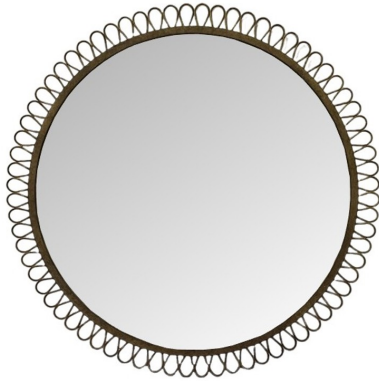

# Mirrors

## MHE170191 – Squiggle Round Mirror Bronze

This Squiggle Mirror makes a statement with its playful looping frame and softly organic shape, bringing movement and personality to any wall. Designed to stand on its own or be layered with other pieces, it adds a sculptural touch to entryways, living spaces, or bedrooms.

### Specifications

Material Metal

Height 29.3/4W

Width 29.3/4W

Shape Round

Weight 12

Type product

Finish Oil Rubbed; Bronzed

Overall Dimensions 29.3/4W x 29.3/4W x 1D

Package Dimensions 35"L x 35"W x 4"H

Country of Origin China

<https://www.mdcwall.com/go/sku/MHE170191>