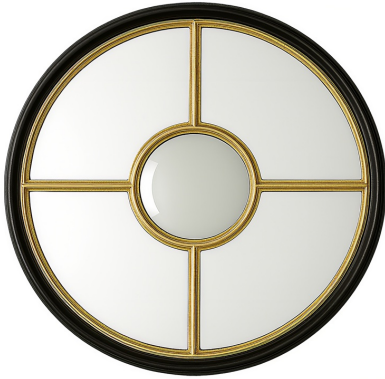

# Mirrors

## MHE170194 – Quadrant Mirror

Striking and architectural, this round statement mirror features a bold black frame accented with warm gold detailing for a refined, high-contrast look. The interior design is divided by clean, geometric lines that create a windowpane effect, centered by a circular mirror for added depth and visual interest.

### Specifications

Material Metal; MDF

Height 24H

Width 24W

Shape Round

Type product

Finish Two Tone

Overall Dimensions 24H X 24W X 1.1/4D

Package Dimensions 29"L x 3"W x 29"H

Country of Origin China

<https://www.mdcwall.com/go/sku/MHE170194>