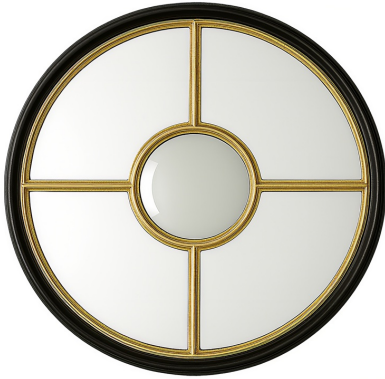

Mirrors

MHE170194 – Quadrant Mirror

Striking and architectural, this round statement mirror features a bold black frame accented with warm gold detailing for a refined, high-contrast look. The interior design is divided by clean, geometric lines that create a windowpane effect, centered by a circular mirror for added depth and visual interest.

Specifications

Material Metal; MDF

Height 24H

Width 24W

Shape Round

Type product

Finish Two Tone

Overall Dimensions 24H X 24W X 1.1/4D

Package Dimensions 29"L x 3"W x 29"H

Country of Origin China

<https://www.mdcwall.com/go/sku/MHE170194>