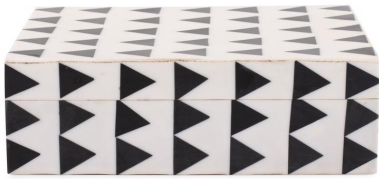

# Accessories

MHE190018 – Art Deco Decorative Lidded  
Box

## Specifications

Height 2.1/2H

Material MDF/Resin

Width 8W

Shape Rectangle

Weight 1.5

Finish Resin

Package Dimensions 10