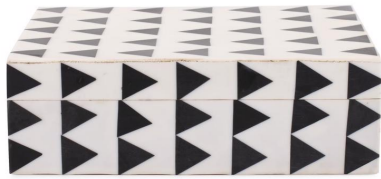

Accessories

MHE190018 – Art Deco Decorative Lidded Box

Specifications

Height 2.1/2H

Material MDF/Resin

Width 8W

Shape Rectangle

Weight 1.5

Finish Resin

Package Dimensions 10

<https://www.mdcwall.com/go/sku/MHE190018>