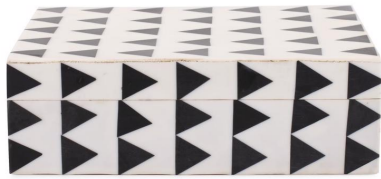

Accessories

MHE190018 – Art Deco Decorative Lidded Box

Crafted with meticulous attention to detail, this box exudes the timeless charm of the Art Deco era. Its crisp white surface serves as a canvas for the striking black arrow motifs, creating an alluring visual contrast that captures the essence of geometric elegance. This decorative box not only offers a stylish storage solution but also doubles as a work of art that embodies the bold and luxurious spirit of the Art Deco movement. Infuse your decor with a sense of classic glamour and artistic design, allowing you to channel the opulence of a bygone era into your modern living space.

Specifications

Height 2.1/2H

Material MDF/Resin

Width 8W

Shape Rectangle

Weight 1.5

Finish Resin

Package Dimensions 10