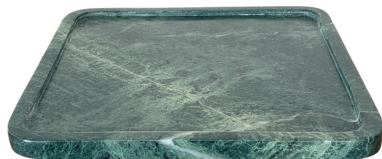

# Accessories

MHE190131 – Evergreen Marble Soft Edge  
Tray

## Specifications

Material Marble

Height 0.5H

Width 10W

Shape Square

Weight 4

Type product

Overall Dimensions 0.5H x 10W x 10D

Package Dimensions 13"L x 13"W x 4"H

Country of Origin India

<https://www.mdcwall.com/go/sku/MHE190131>