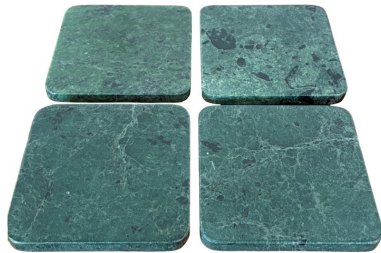

# Accessories

MHE190137 – Evergreen Marble Coaster Set  
of 4

## Specifications

Material Marble

Height 0.5H

Width 4W

Shape Square

Weight 2.5

Type product

Overall Dimensions 0.5H x 4W x 4D

Package Dimensions 7"L x 7"W x 7"H

Country of Origin India

<https://www.mdcwall.com/go/sku/MHE190137>