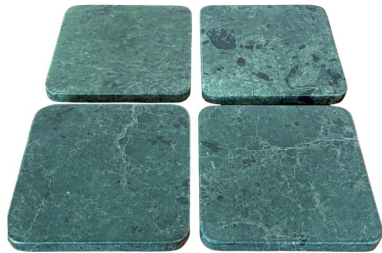

Accessories

MHE190137 – Evergreen Marble Coaster Set
of 4

Specifications

Material Marble

Height 0.5H

Width 4W

Shape Square

Weight 2.5

Type product

Overall Dimensions 0.5H x 4W x 4D

Package Dimensions 7"L x 7"W x 7"H

Country of Origin India

<https://www.mdcwall.com/go/sku/MHE190137>