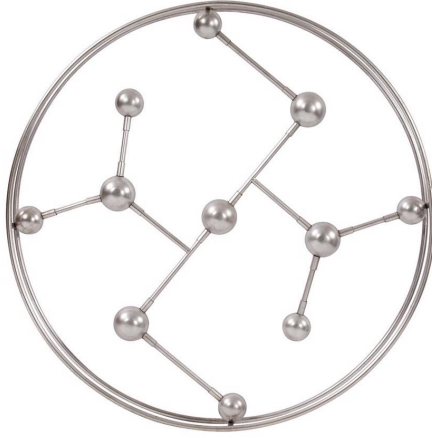

Wall Art

MHE19124 – Callisto Wall Decor

Specifications

Height 37H

Material Iron

Width 37W

Shape Round

Weight 15

Finish Polished

Package Dimensions 43 x 42 x 7

<https://www.mdcwall.com/go/sku/MHE19124>