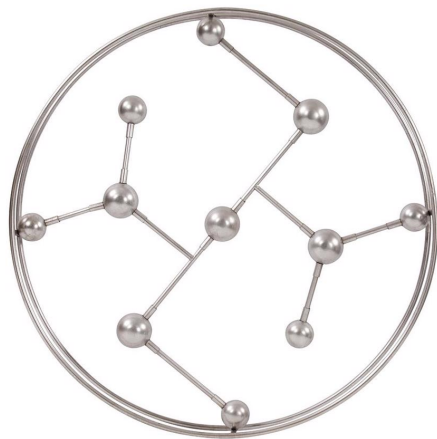

Wall Art

MHE19124 – Callisto Wall Decor

Specifications

Height 37H

Material Iron

Width 37W

Shape Round

Weight 15

Finish Polished

Package Dimensions 43 x 42 x 7

<https://www.mdcwall.com/go/sku/MHE19124>