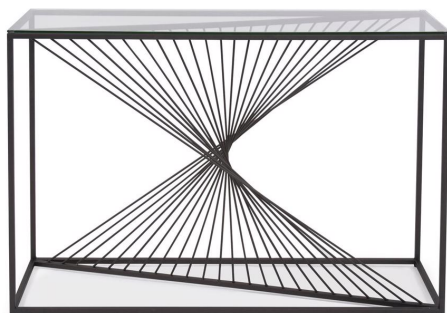

Accent Furniture

MHE19153 – Optical Twist Console Table

Specifications

Height 32.5H

Material Iron

Width 48W

Shape Rectangle

Weight 43

Finish Matte

Package Dimensions 48 x 15 x 33

<https://www.mdcwall.com/go/sku/MHE19153>