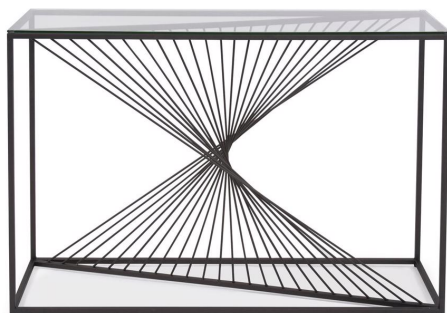

# Accent Furniture

MHE19153 – Optical Twist Console Table

## Specifications

Height 32.5H

Material Iron

Width 48W

Shape Rectangle

Weight 43

Finish Matte

Package Dimensions 48 x 15 x 33