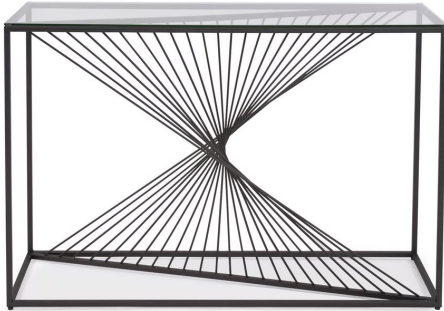

Accent Furniture

MHE19153 – Optical Twist Console Table

My childhood stylograph supplied me with hours of entertainment. This basic toy has created several intrigue patterns that inspired this Optical Twist Console Table. A narrow table that features a simple rectangular graphite iron frame is elevated by metal rods arranged in an optical twist design. It is topped by a clear tempered glass surface.

Specifications

Height 32.5H

Material Iron

Width 48W

Shape Rectangle

Weight 43

Finish Matte

Package Dimensions 48 x 15 x 33