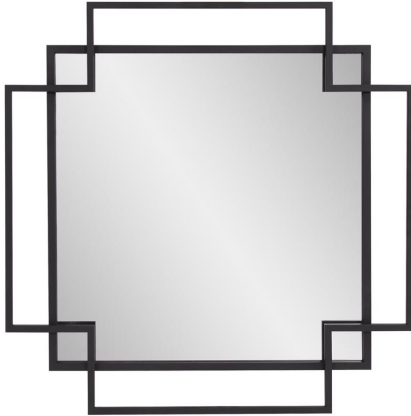

Mirrors

MHE19155 – Square Geo Mirror

Intersecting geometric metal squares finished in a matte black finish creates the frame of this contemporary styled mirror. Completely at home in a modern setting as well as industrial or eclectic, the Geo offers an interesting depth of form and shape.

Specifications

Height 30.1/4H

Material Iron

Width 30.1/4W

Weight 5

Finish Matte

<https://www.mdcwall.com/go/sku/MHE19155>