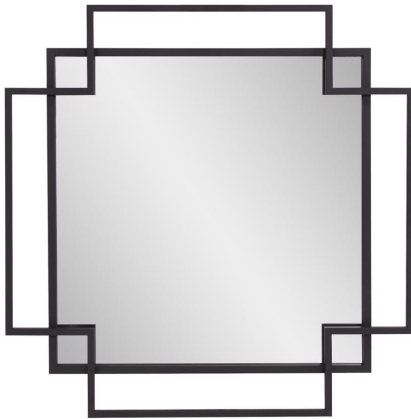

Mirrors

MHE19155 – Square Geo Mirror

Intersecting geometric metal squares finished in a matte black finish creates the frame of this contemporary styled mirror. Completely at home in a modern setting as well as industrial or eclectic, the Geo offers an interesting depth of form and shape.

Specifications

Height 30.1/4H

Material Iron

Width 30.1/4W

Weight 5

Finish Matte

<https://www.mdcwall.com/go/sku/MHE19155>