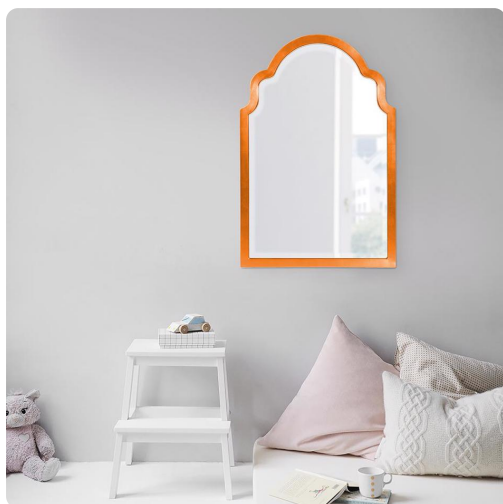

# Mirrors

## MHE201070 – Sultan Mirror - Glossy Orange

The Sultan Mirror is a gorgeous piece. The wood frame is shaped like a fancy arch way. It is then finished in our glossy orange lacquer. It is a perfect focal point for an entryway, bathroom, bedroom or any room in your home. D-rings are affixed to the back of the mirror so it is ready to hang right out of the box! The mirror on this piece is beveled adding to its style and beauty. The Sultan Mirror is part of our custom paint program and is available in one of fourteen vivid colors. It is proudly painted in the USA.

### Specifications

Height 36H

Material Wood

Width 24W

Shape Arched

Weight 20

Finish Glossy

Package Dimensions 29 x 41 x 4