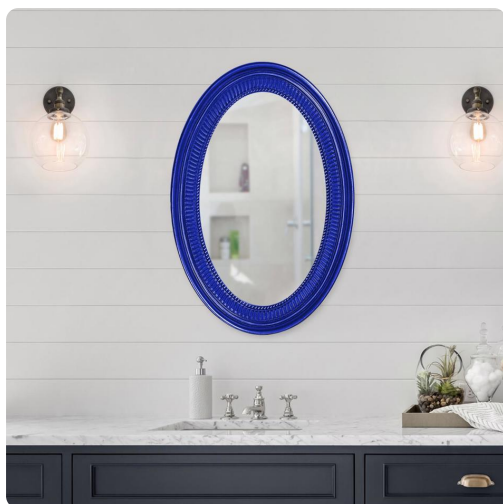

Mirrors

MHE2110RB – Ethan Mirror - Glossy Royal Blue

The Ethan Mirror features our glossy royal blue lacquer finish. The oval frame is accented with grooves and a ribbed center for added depth and character. The mirror on this piece is not beveled. Its Transitional style makes this mirror a favorite for bringing some flair to your decor. This simple yet stunning piece would be a great addition to any room. It is a perfect focal point for an entryway, bathroom, bedroom or any room in your home. D-rings are affixed to the back of the mirror so it is ready to hang right out of the box in either a horizontal or vertical orientation! The Ethan Mirror is part of our custom paint program and is available in one of fourteen vivid colors. It is proudly painted in the USA.

Specifications

Height 31H

Material Polyurethane

Width 21W

Shape Oval

Weight 11

Finish Glossy

Package Dimensions 36 x 3 x 26