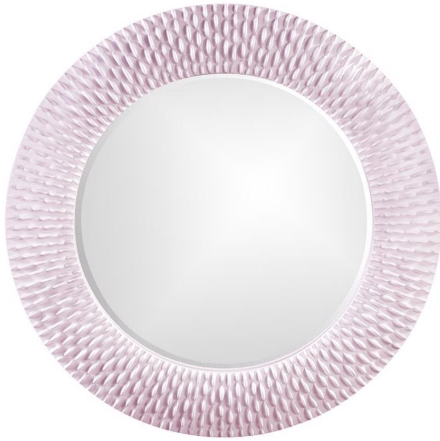

# Mirrors

MHE21143LI – Bergman Mirror - Glossy  
Lilac

## Specifications

Height 32H

Material Polyurethane

Width 32W

Shape Round

Weight 33

Finish Glossy

Package Dimensions 36 x 36 x 4