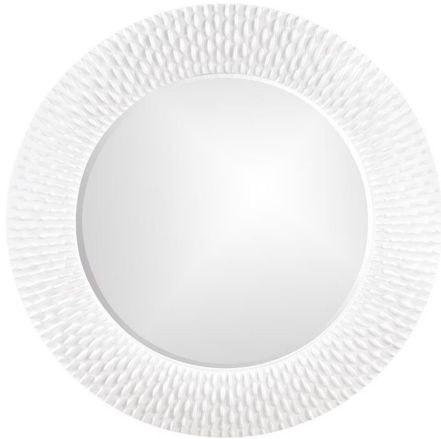

Mirrors

MHE21143W – Bergman Mirror - Glossy White

Bergman features a round frame characterized by a textured ribbed frame. It is then painted with our custom glossy white lacquer finish. It is a perfect focal point for an entryway, bathroom, bedroom or any room in your home. D-rings are affixed to the back of the mirror so it is ready to hang right out of the box! The Bergman Mirror is part of our custom paint program and is available in one of fourteen vivid colors. It is proudly painted in the USA.

Specifications

Height 32H

Material Polyurethane

Width 32W

Shape Round

Weight 33

Finish Glossy

Package Dimensions 36 x 36 x 4