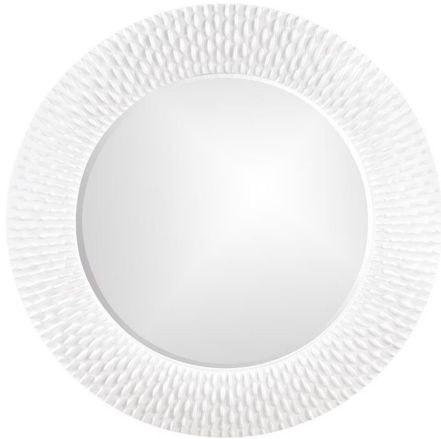

# Mirrors

## MHE21143W – Bergman Mirror - Glossy White

Bergman features a round frame characterized by a textured ribbed frame. It is then painted with our custom glossy white lacquer finish. It is a perfect focal point for an entryway, bathroom, bedroom or any room in your home. D-rings are affixed to the back of the mirror so it is ready to hang right out of the box! The Bergman Mirror is part of our custom paint program and is available in one of fourteen vivid colors. It is proudly painted in the USA.

### Specifications

Height 32H

Material Polyurethane

Width 32W

Shape Round

Weight 33

Finish Glossy

Package Dimensions 36 x 36 x 4