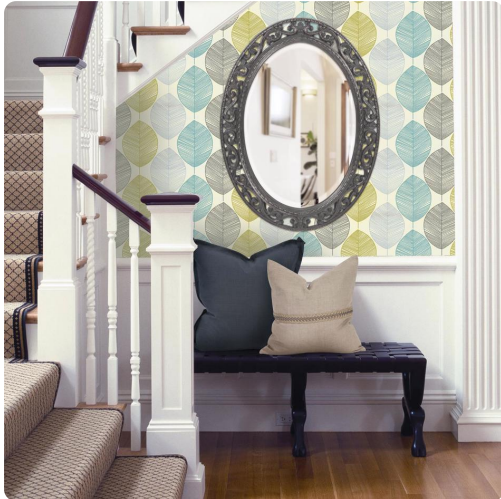

Mirrors

MHE2123CH – Suzanne Mirror - Glossy
Charcoal

Specifications

Height 37H

Material Polyurethane

Width 27W

Shape Oval

Weight 17

Finish Glossy

Package Dimensions 34 x 44 x 5

<https://www.mdcwall.com/go/sku/MHE2123CH>