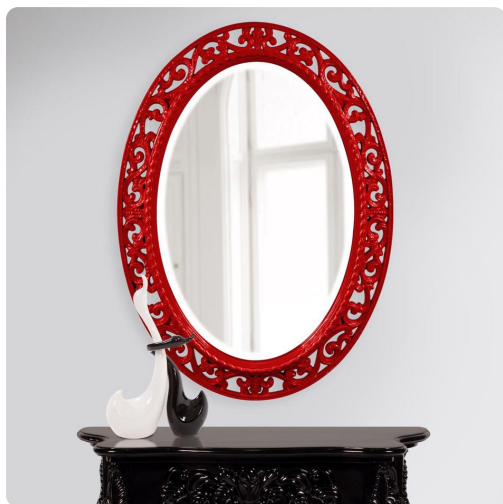

Mirrors

MHE2123R – Suzanne Mirror - Glossy Red

Specifications

Height 37H

Material Polyurethane

Width 27W

Shape Oval

Weight 17

Finish Glossy

Package Dimensions 34 x 44 x 5

<https://www.mdcwall.com/go/sku/MHE2123R>