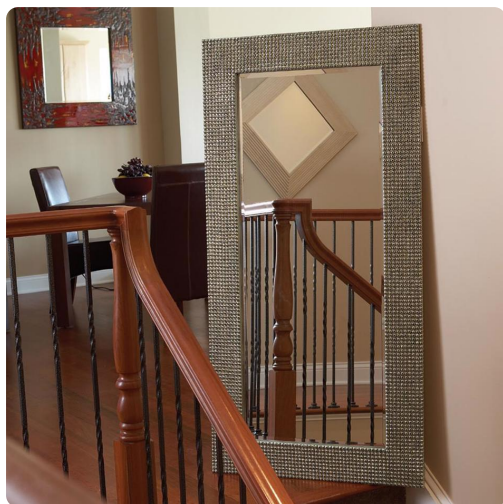

Mirrors

MHE2142 – Lancelot Mirror

Specifications

Height 60H

Material Polyurethane

Width 30W

Shape Rectangle

Weight 51

Finish Silver Leaf

Package Dimensions 66 x 36 x 5

<https://www.mdcwall.com/go/sku/MHE2142>