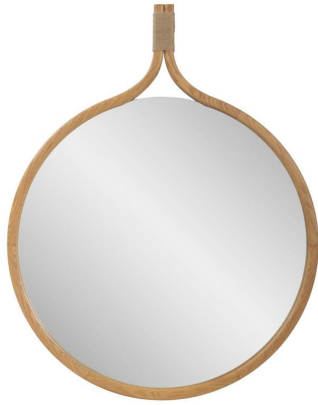

Mirrors

MHE250001 – Ulah Round Mirror

Framed in honey-colored wood, exuding warmth, and character, this mirror has a smooth surface frame that extends seamlessly until it reaches a unique handle wrapped in twine, adding a touch of natural elements. With the woodgrain subtly visible, the frame has a textured look that enhances its appeal.

Specifications

<https://www.mdcwall.com/go/sku/MHE250001>

Material Wood

Height 37H

Width 29W

Shape Round

Type product

Finish Wood Grain

Overall Dimensions 37H x 29W x 1D

Package Dimensions 38"L x 34.1/2"W x 4"H

Country of Origin China