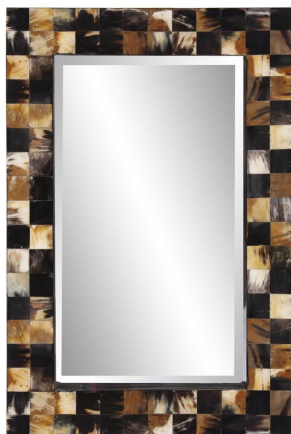

# Mirrors

## MHE25177 – Elias Horn Tiled Mirror

### Specifications

Height 35.5H

Material Wood / Horn

Width 23.5W

Shape Rectangle

Weight 10

Finish Lacquered

Package Dimensions 26 x 38 x 4