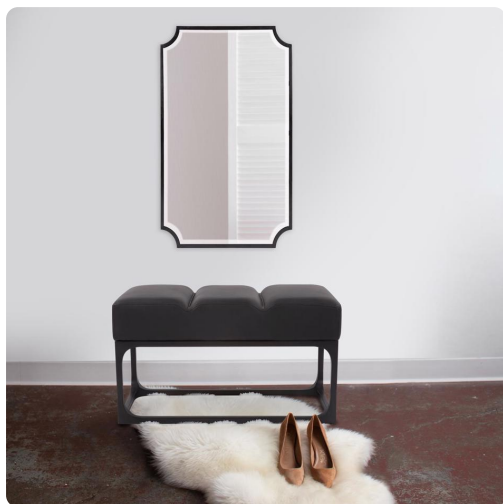

Accent Furniture

MHE27023 – Roma Leather Bench

Specifications

Height 19.5H

Material Iron / Leather

Width 36.5W

Shape Rectangle

Weight 15.45

Finish Matte

<https://www.mdcwall.com/go/sku/MHE27023>