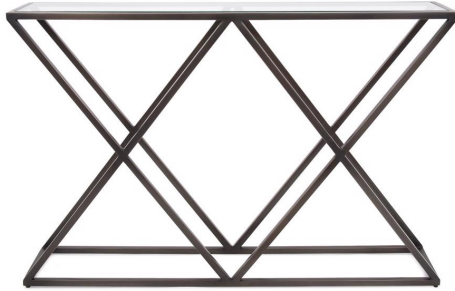

# Accent Furniture

MHE27033 – Bennett Console Table

## Specifications

Height 32H

Material Iron / Glass

Width 48W

Weight 17.7

Finish Matte

Package Dimensions 51x13x40

<https://www.mdcwall.com/go/sku/MHE27033>