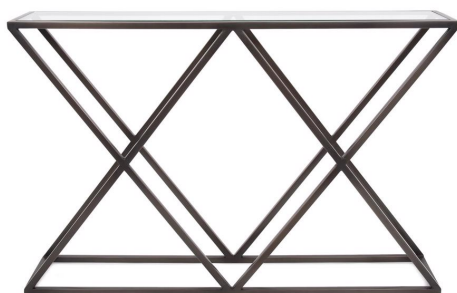

# Accent Furniture

MHE27033 – Bennett Console Table

## Specifications

Height 32H

Material Iron / Glass

Width 48W

Weight 17.7

Finish Matte

Package Dimensions 51x13x40

<https://www.mdcwall.com/go/sku/MHE27033>