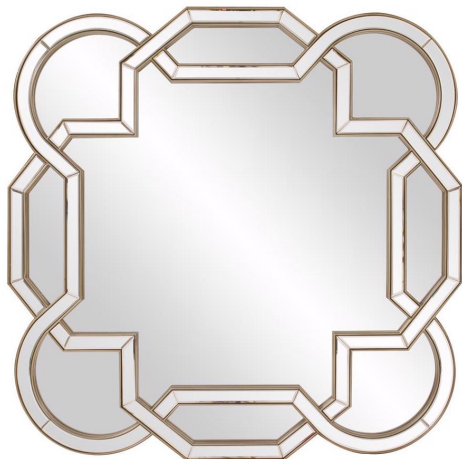

# Mirrors

## MHE29001 – Aleena Mirror

Our Aleena Mirror is a gorgeous piece. It is composed of intertwining mirrored sections that gracefully form a scalloped octagonal shape. The frame is then trimmed in champagne silver leaf. The end result is a striking piece perfect (but not limited) for your Modern, Art Deco or Traditional look. It is a perfect focal point for an entryway, bathroom, bedroom or any room in your home. D-rings are affixed to the back of the mirror so it is ready to hang right out of the box!

### Specifications

Height 48H

Material Wood / Glass

Width 48W

Shape Square

Weight 67

Finish Brushed

Package Dimensions 56 x 54 x 7