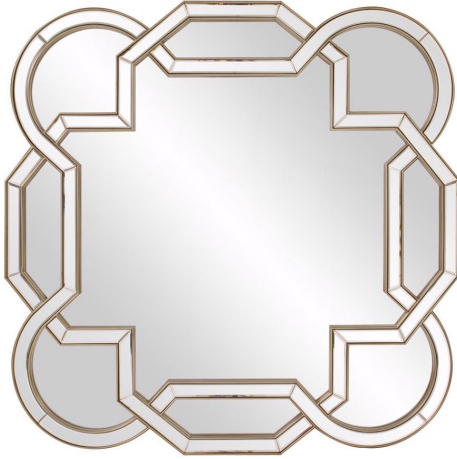

# Mirrors

## MHE29001 – Aleena Mirror

Our Aleena Mirror is a gorgeous piece. It is composed of intertwining mirrored sections that gracefully form a scalloped octagonal shape. The frame is then trimmed in champagne silver leaf. The end result is a striking piece perfect (but not limited) for your Modern, Art Deco or Traditional look. It is a perfect focal point for an entryway, bathroom, bedroom or any room in your home. D-rings are affixed to the back of the mirror so it is ready to hang right out of the box!

### Specifications

Height 48H

Material Wood / Glass

Width 48W

Shape Square

Weight 67

Finish Brushed

Package Dimensions 56 x 54 x 7